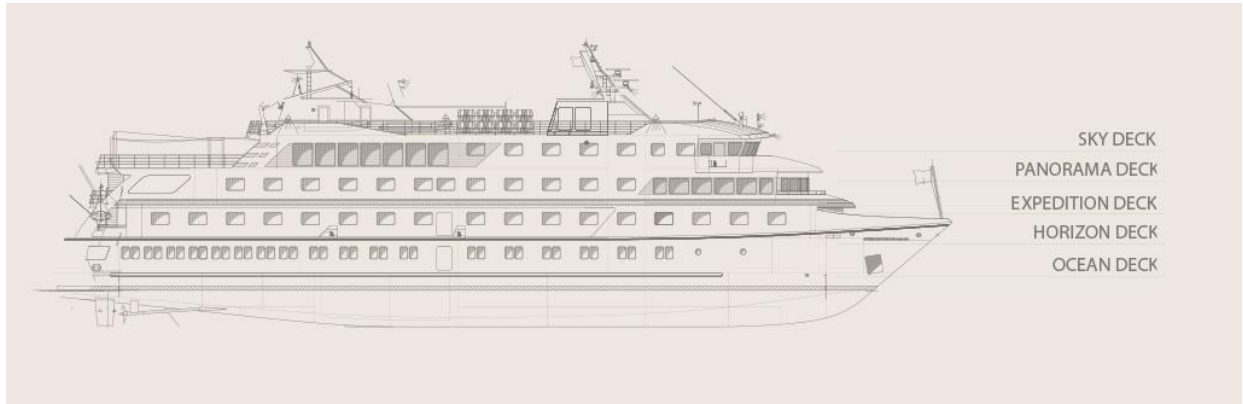

M/N SANTA CRUZ II – DECK PLAN

Sky Deck

- Solarium/Sun Deck
- Fitness Room

Panorama Deck

- Panorama Veranda
- Bridge
- Darwin Suite
- Explorer Cabin
- Panorama Bar & Lounge
- Restrooms
- Outdoor Terrace

Expedition Deck

- Expedition Veranda
- Expedition Lounge & Library
- Restrooms
- Explorer Cabin
- Discovery Room
- Hot Tub

Horizon Deck

- Explorer Cabin
- Gift Shop
- Reception Area
- Restrooms
- Infirmary
- Voyager Cabin
- Explorer Family Cabin

Ocean Deck

- Beagle Restaurant