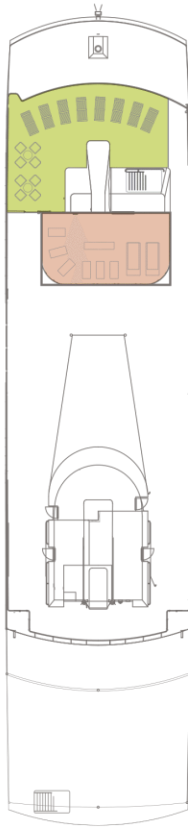

M/N SANTA CRUZ II – DECK PLAN

Sky Deck

- Solarium/Sun Deck
- Fitness Room

Panorama Deck

- Panorama Veranda
- Bridge
- Darwin Suite
- Explorer Cabin
- Panorama Bar & Lounge
- Restrooms
- Outdoor Terrace

Expedition Deck

- Expedition Veranda
- Expedition Lounge & Library
- Restrooms
- Explorer Cabin
- Discovery Room
- Hot Tub

Horizon Deck

- Explorer Cabin
- Gift Shop
- Reception Area
- Restrooms
- Infirmary
- Voyager Cabin
- Explorer Family Cabin