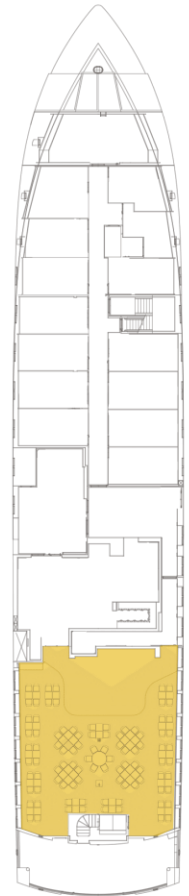

M/N SANTA CRUZ II – DECK PLAN

Sky Deck

- Solarium/Sun Deck
- Fitness Room

Panorama Deck

- Panorama Veranda
- Bridge
- Darwin Suite
- Explorer Cabin
- Panorama Bar & Lounge
- Restrooms
- Outdoor Terrace

Expedition Deck

- Expedition Veranda
- Expedition Lounge & Library
- Restrooms
- Explorer Cabin
- Discovery Room
- Hot Tub

Horizon Deck

- Explorer Cabin
- Gift Shop
- Reception Area
- Restrooms
- Infirmary
- Voyager Cabin
- Explorer Family Cabin

Ocean Deck

- Beagle Restaurant