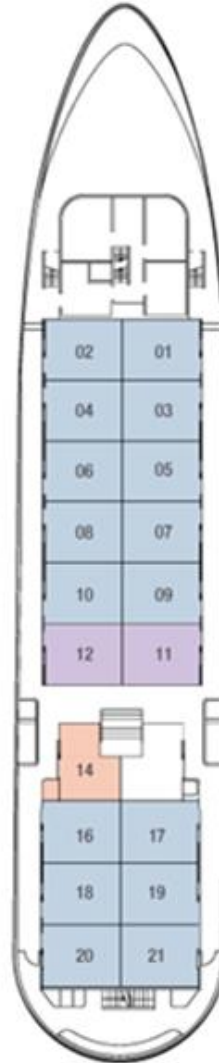

M/Y Isabella II

Sun Deck

- Fitness Room
- Hot tub
- Outside Sky Bar
- Open Air Lounge Chairs
- Open Hall
- Wet Suit Storage

Cabin Deck

- Classic Cabin
- Classic Family Cabin
- Standard Cabin

Main Deck

- Dining Room
- Naural history library
- Gift Shop
- Owner's Cabin
- Infirmary
- Disembarkation Gangway
- Restrooms
- Bar salon